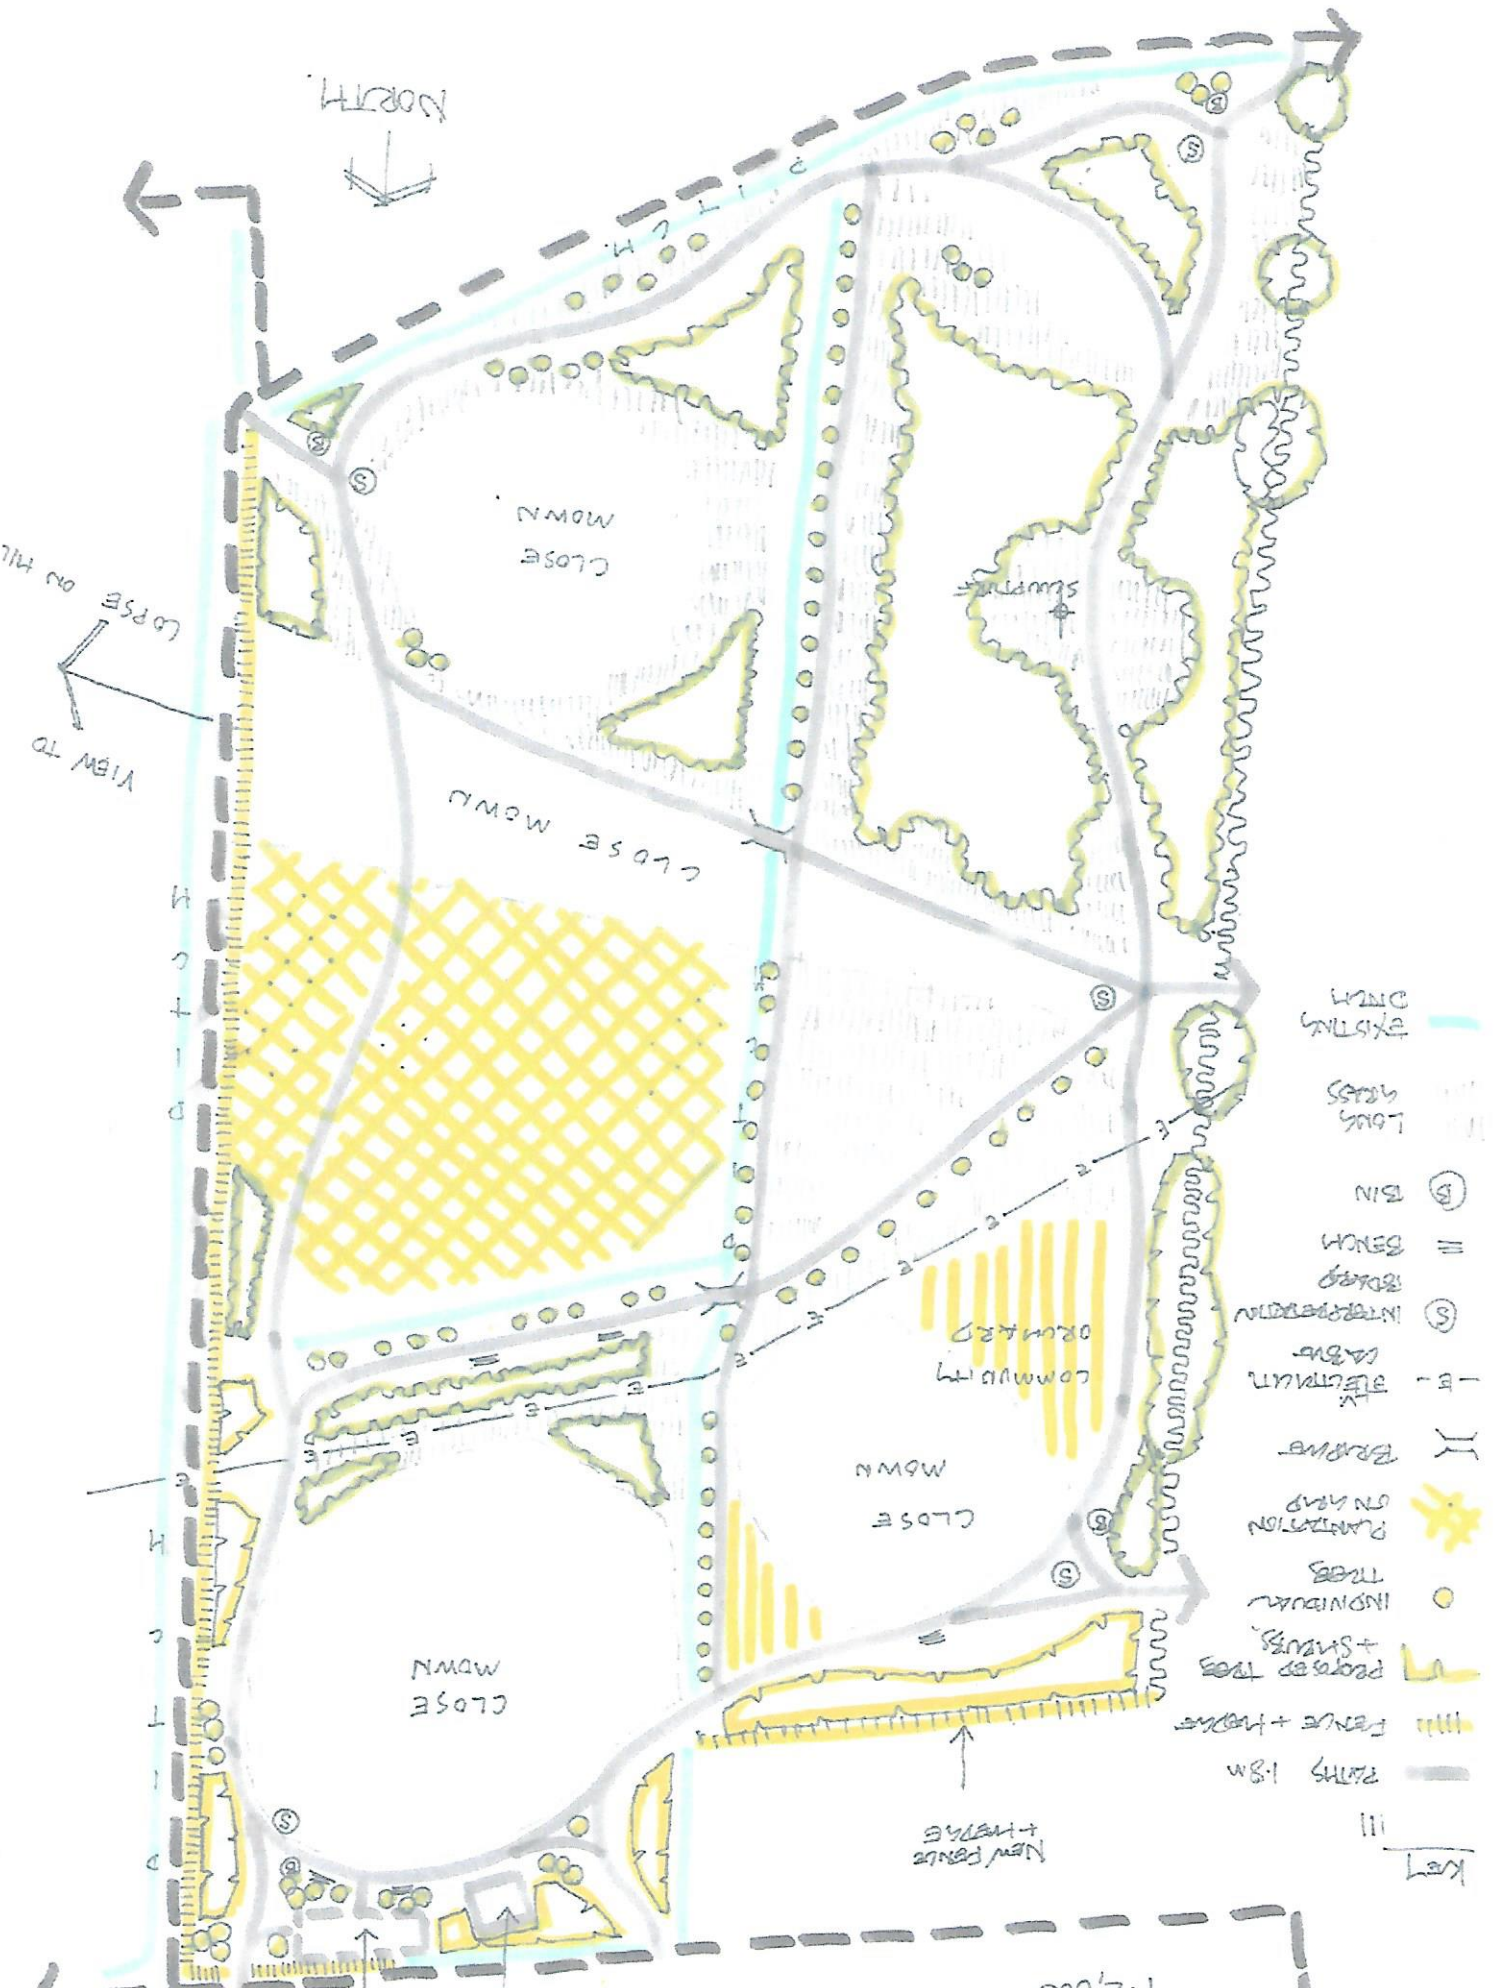

WHITTESH9 COURSEY PARK

OPTION C

SK3 B11041

1:2,000

PLAY AREA
LETA 20x20

CAR PARK
(20 CARS +
20 BIKES)

- KEY
- EXISTING DRAIN
 - LONG GRASS
 - BIN
 - BENCH
 - INTERPRETIVE BOARD
 - CABIN
 - STRUCTURE
 - BRIDGE
 - PLANTATION ON MOUND
 - INDIVIDUAL TREES
 - PROPOSED TREES + SHRUBS
 - FENCE + HEDGE
 - PATHS 1.8M
 - NEW FENCE + HEDGE

VIEW TO HILL

LOPSE ON HILL

NORTH

CLOSE MOWN

CLOSE MOWN

CLOSE MOWN

CLOSE MOWN

SLUMP

COMPUTER ORUMARD

NEW FENCE + HEDGE