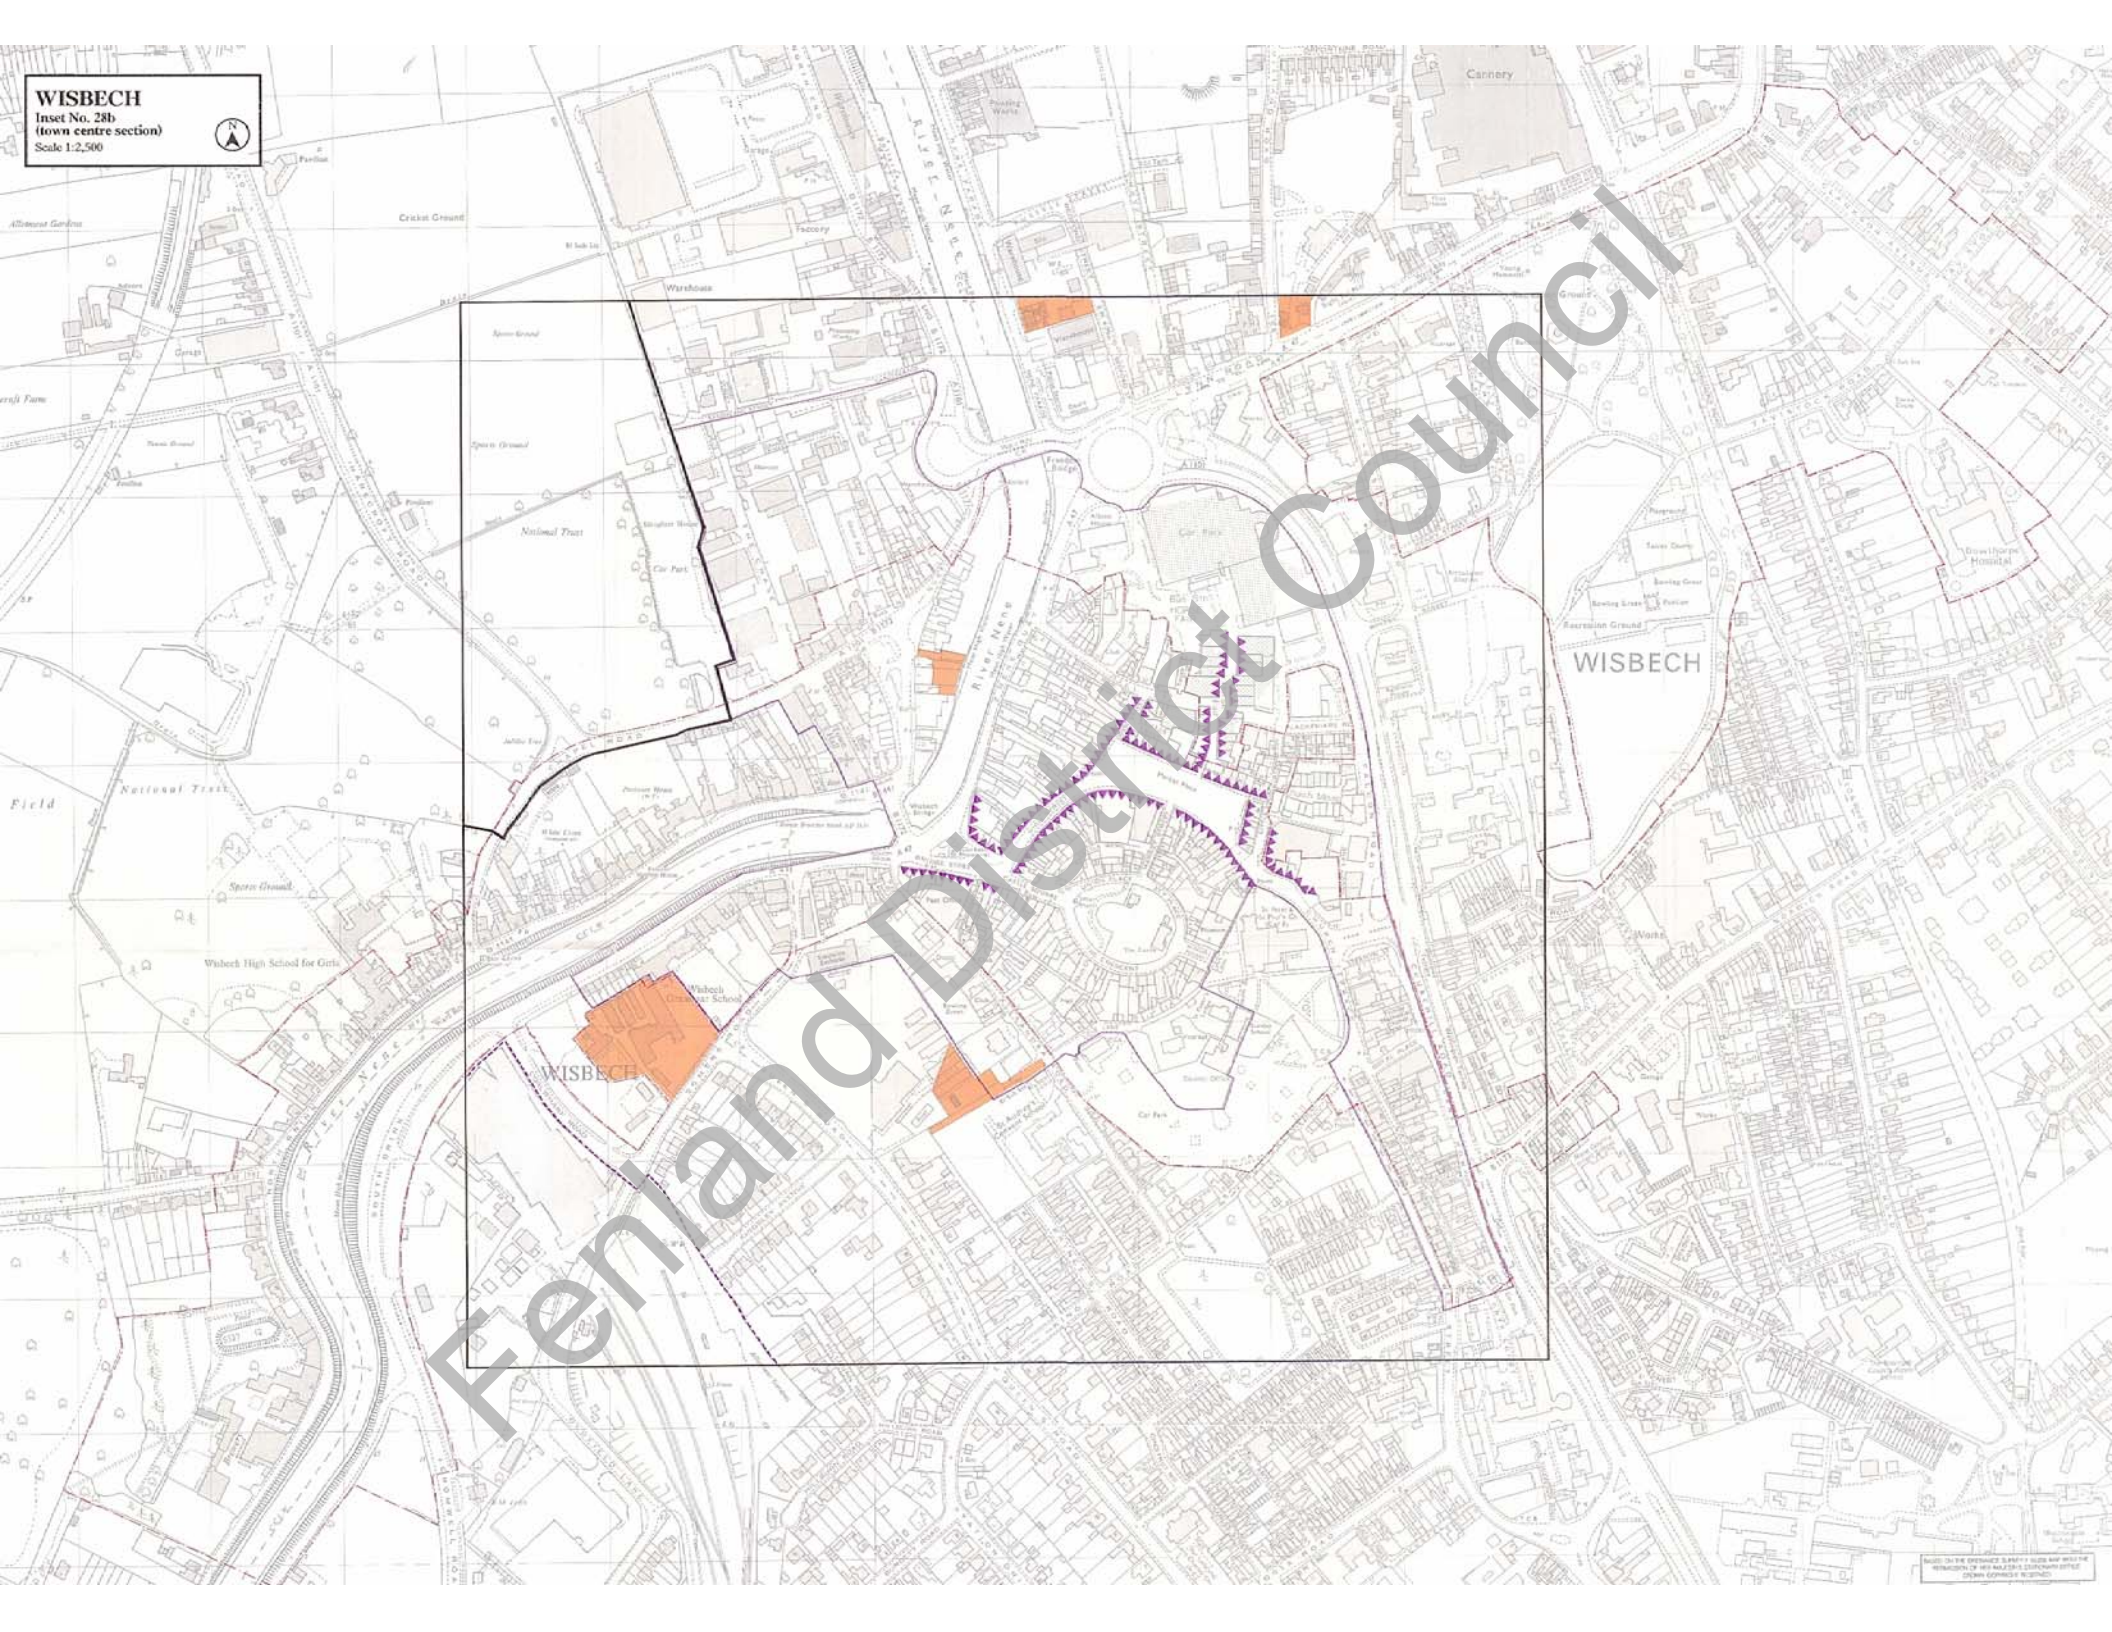

WISBECH
Inset No. 28b
(town centre section)
Scale 1:2,500

WISBECH